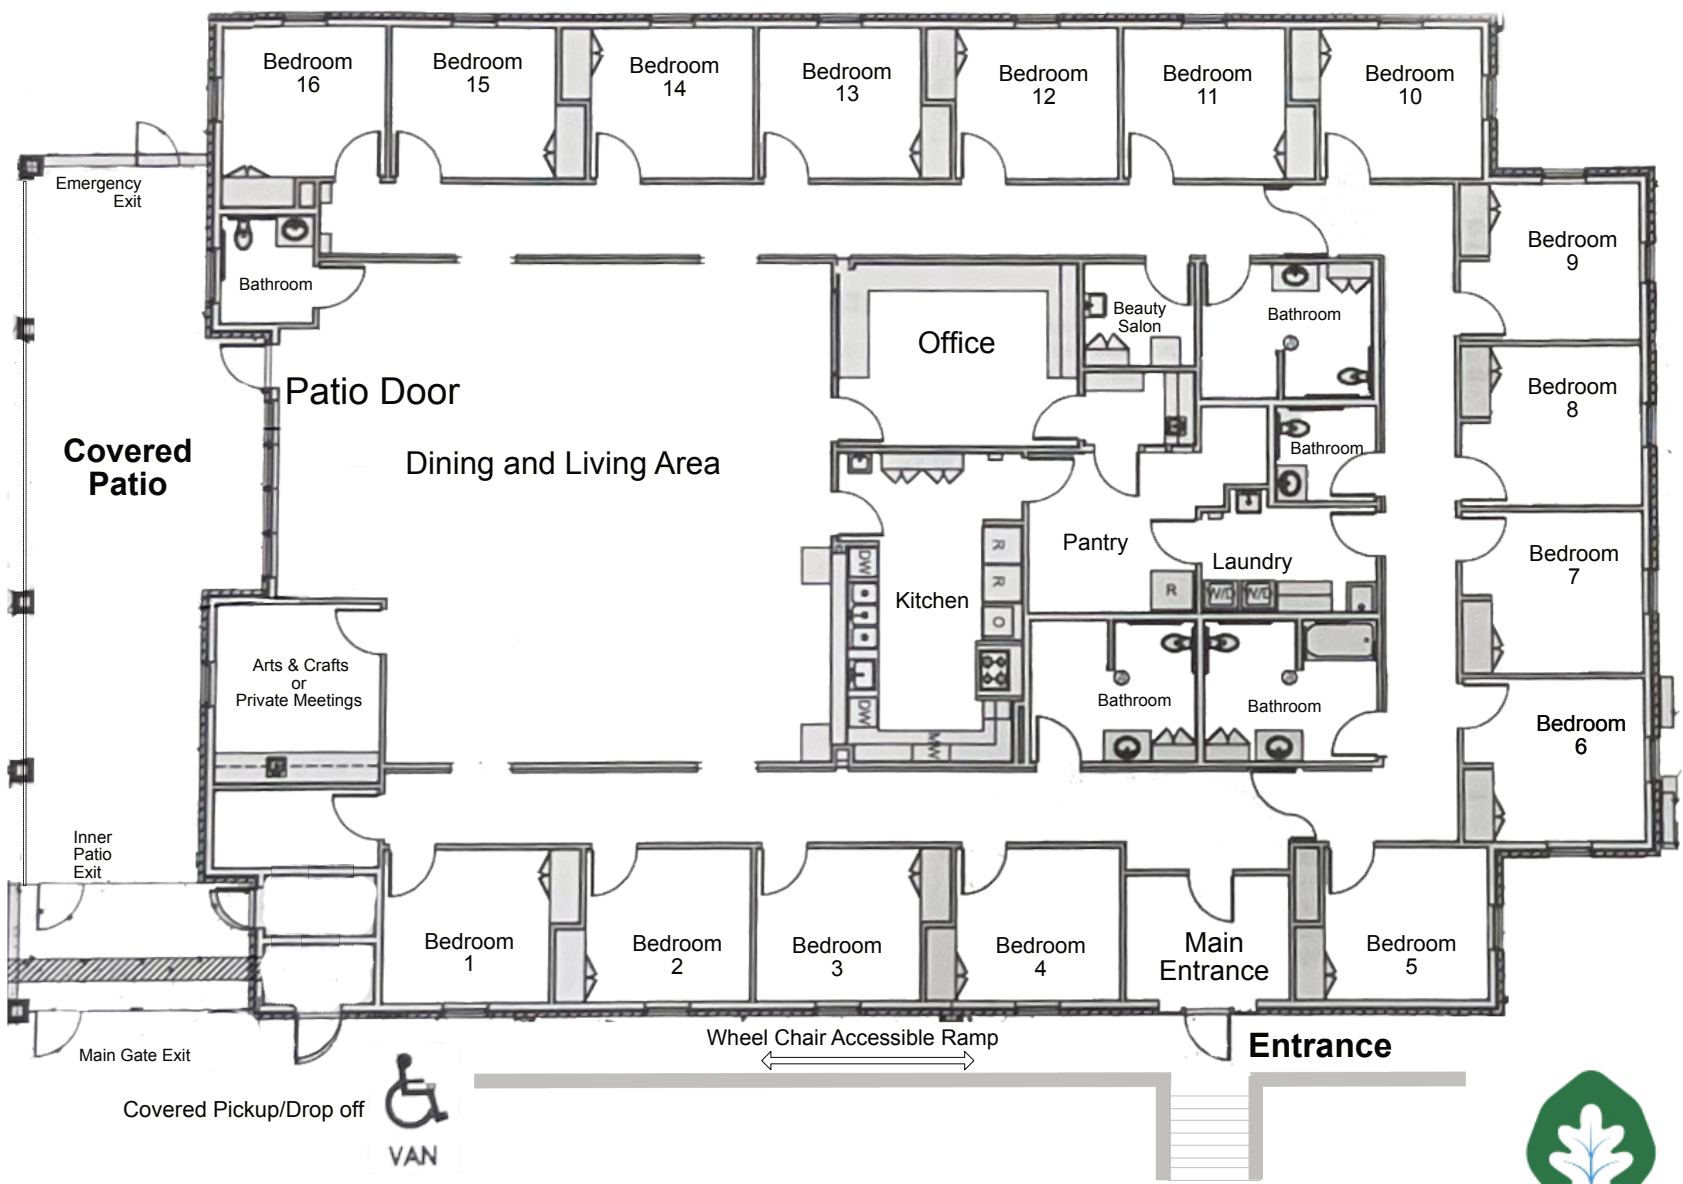

Enclosed Gardens Open to Patio

ONESTONE OAK SENIOR LIVING FLOOR PLAN
 20718 Stone Oak Pkwy, San Antonio Texas 78258